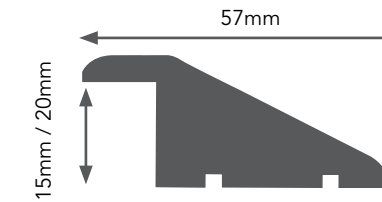

REDUCER DOOR SECTION 15MM & 20MM

Supplied for 15mm and 20mm thick floors and used to make transitions in thickness from wood floor down to thinner surface, generally through door openings.