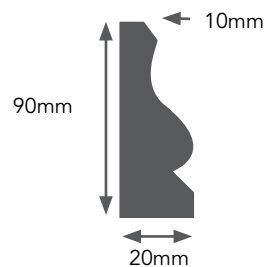

DOOR ARCHITRAVE