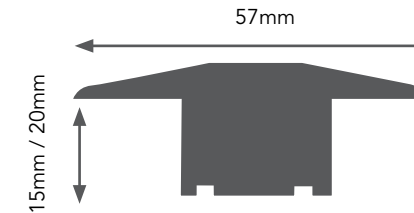

T-DOOR SECTION 15MM & 20MM

Supplied for 15mm and 20mm thick floors, it is used to make the transition at doorways and between interior rooms from one hard surface floor to another at equal heights.