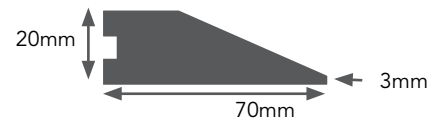

DIMINISHING STRIP