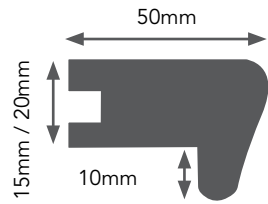

BULL NOSING 15MM & 20MM

Supplied in 15mm and 20mm, this profile is used to create a finished edge on a top step, around a stairwell or a sunken living room.