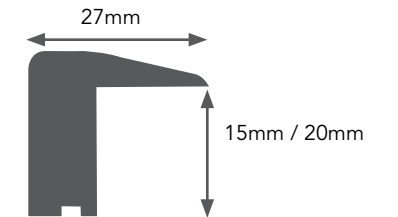

L-SECTION 15MM & 20MM

Supplied for 15mm and 20mm thick floors, and used to cover expansion spaces in perimeter areas such as brick walls and hearths as well as floor to ceiling glass and sliding doors. May also be used against existing door thresholds.