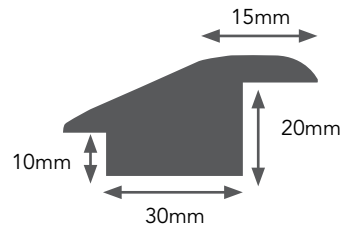

WOOD TO CARPET SECTION REDUCING THRESHOLD 19X19MM