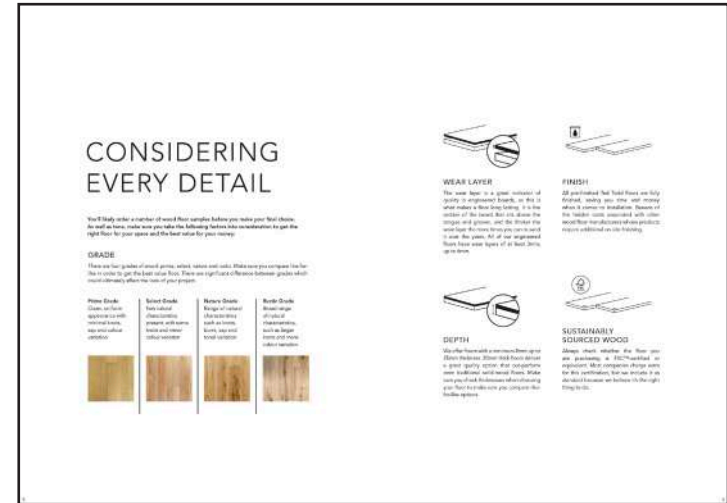

CONSUMER BROCHURE

◀ On the w/c 19th April you will receive an advanced copy of our brochure, presented in a presentation box.

You can then get in touch with your account manager to order more copies to display in your showroom.

Brand new, market leading oversized brochure.

Image led – full bleed images to inspire and show our floors to their full potential.

Printed from sustainable materials and designed to keep, share or be recycled when you have enjoyed reading it.

Full bleed roomshots. ▶

Informative and visual.