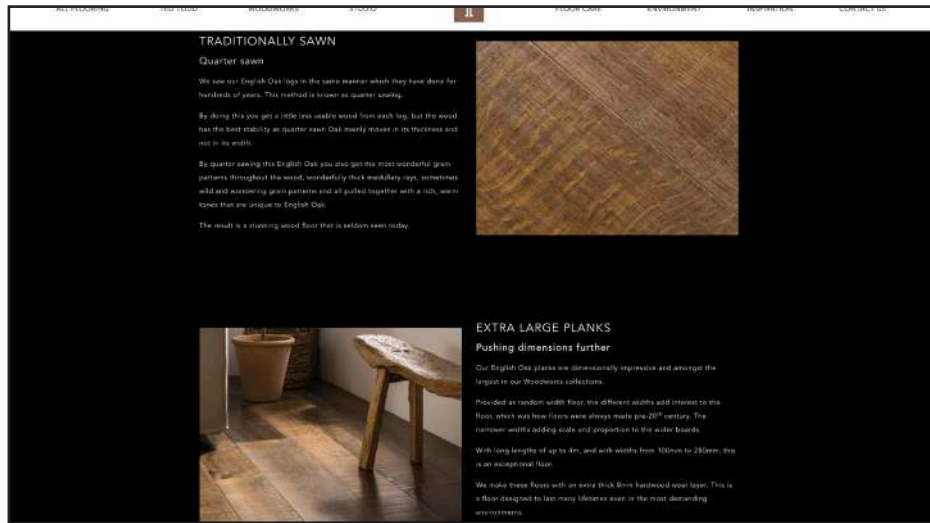

NEW MENU/NAVIGATION ON WEBSITE

Each drop down has relevant images and links to pages.

CERTIFICATIONS EXPLAINED WEB PAGE

▲ Certifications explained web page created to view comparison chart. For Ted Todd and Woodworks.

ICONS EXPLAINED WEB PAGE

▲ All icon explanations viewable on the website and split into their categories.

ENGLISH OAK WEB PAGE

▲ A woodworks web page talking about our English Oak.

These pages keep content fresh and are good for SEO to help more homeowners to find us. By showing our experience and expertise it also creates trust signals so that homeowners feel confident that we are the best choice for their home.