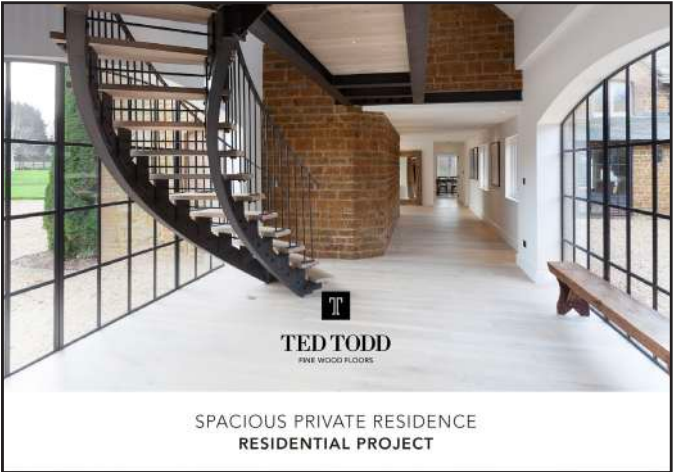

CASE STUDY PDF

◀ Case study produced for private residence in Oxfordshire.