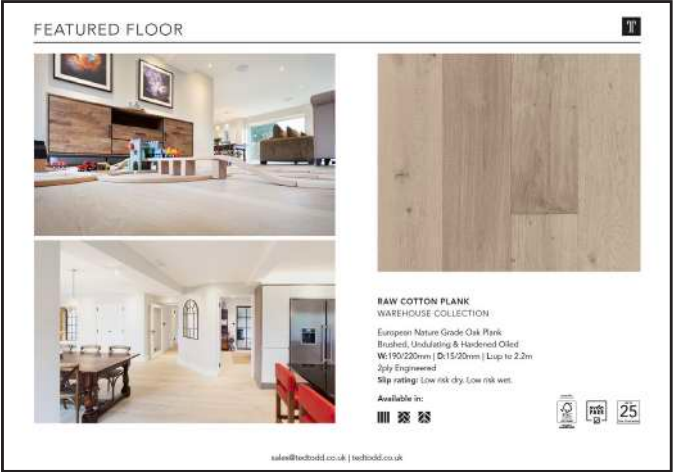

◀ This template will be used for future case studies.