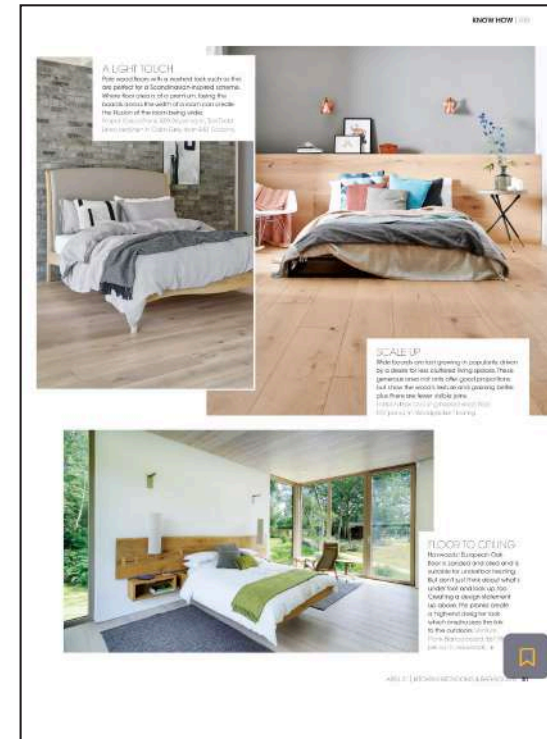

▲ KBB
 Featuring Almond plank.

shopping | list

the place to relax and read

Create a space in your home to curl up and be calm

1. Acolit FLOOR LAMP in matt black, £30, atrolighting.com
 2. Shaped grey VASE by Housa Ducha, from £6, trevora.com
 3. Fiber FLOWER POT by Bruce Cappelen, from £40 for a set of four, amara.com
 4. Joli STOOL by Frederica Furukawa, £75, skandium.com
 5. Liana THROW in lavender, £25, stockist.com
 6. Pride and Prejudice NOOK, £40, gloucestershire.com
 7. Natural knitted RUG by Nanni, nanni.com
 8. Silbo CANDLESTICK by Børge Rodin, £40, nanni.com
 9. Lovers metal mesh TABLE LAMP, £30, habitat.co.uk
 10. Sibel CHAIR in oak by Muuto, £35, modernliving.co.uk
 11. In Between TABLE in white oiled oak, £95, atrolighting.com
 12. Gert ARMCHAIR in oak by Muuto, £35, modernliving.co.uk
 13. Distressed Oak Arton FLOORING, from £40 per sq m, tehdodd.co.uk
 14. Devlin EVO Vase 100 KOP, by Tradition, from £250, atrolighting.co.uk

118

119

▲ Enki.
 Featuring Arnon herringbone.

PR - FEATURES

▲ Elle Decoration online
Featuring Lead plank.

▲ Homes & Gardens online
Featuring quote from Robert Walsh.

▲ KBB
Featuring Calico plank.

SOCIAL MEDIA - FACEBOOK